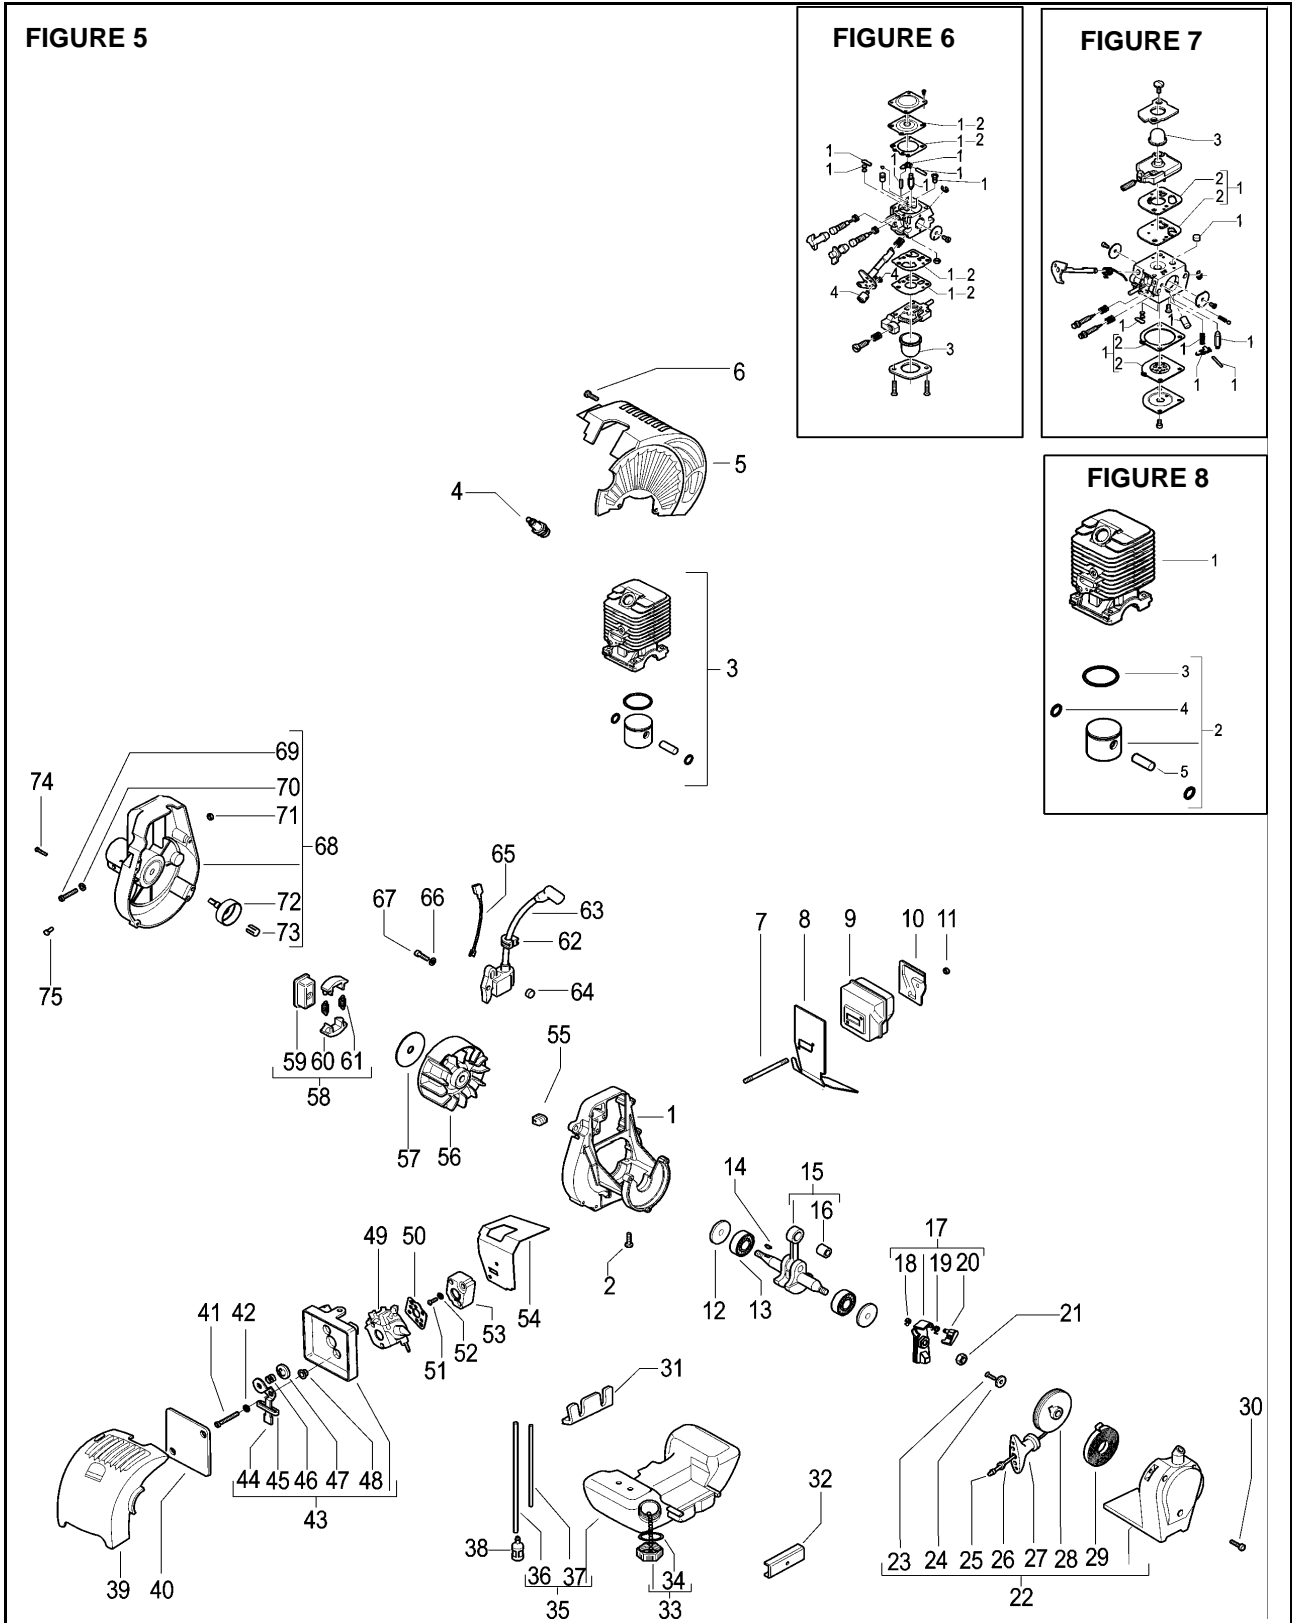

Item	P/N McC	P/N ELX	Qty	DESCRIPTION
FIGURE 5				
1	242802	538242802	1	crankcase
2	227565	538227565	4	screw M5x25
3	FIGURE 8			
A 4	92879	538092879	1	spark plug RDJ8J
5	242704	538242704	1	engine cover
6	241963	538241963	2	screw M4x22
7	242037	538242037	2	stud bolt
B 8	243273	538243273	1	exhaust gasket
C 9	242131	538242131	1	muffler
10	323760	538323760	1	muffler shield
11	235642	538235642	2	nut M5
C 12	242994	538242994	2	seal
C 13	241594	538241594	2	ball bearing
C 14	227631	538227631	1	key
15	242003	538242003	1	crankshaft assy
C 16	• 235742	538235742	1	needle bearing
17	241784	538241784	1	starter pawl assy
18	• 111088	538111088	1	snap ring
19	• 241782	538241782	1	spring
20	• 241781	538241781	1	pawl
21	235248	538235248	1	nut
C 22	242041	538242041	1	starter assy
23	• 240862	538240862	1	screw M4x18
24	• 241703	538241703	1	washer
A 25	• 241746	538241746	1	rope
26	• 235612	538235612	1	washer
27	• 241778	538241778	1	handle
B 28	• 241620	538241620	1	pulley
B 29	• 241619	538241619	1	spring
30	241963	538241963	3	screw M4x20
31	242038	538242038	1	tank grommet (crankcase side)
32	242039	538242039	1	tank grommet (starter side)
B 33	242484	538242484	1	fuel tank cap assy
A 34	• 236564	538236564	1	gasket
C 35	242040	538242040	1	fuel tank assy
B 36	• 229717	538229717	1	hose
B 37	• 229743	538229743	1	primer bulb hose
A 38	93720	538093720	1	fuel pickup
39	242703	538242703	1	air filter cover
B 40	242035	538242035	1	air filter
41	235808	538235808	2	screw 5x50
42	235248	538235248	1	washer
43	248485	538248485	1	air box assy
44	• 241769	538241769	1	choke lever
45	• 241622	538241622	1	choke lever grommet
46	• 235822	538235822	1	spring
47	• 241602	538241602	1	choke shutter
48	• 227022	538227022	2	bushing
C 49	FIGURE 6 / FIGURE 7			
A 50	241600	538241600	1	carb. Gasket
51	235806	538235806	2	screw M5x20
52	235248	538235248	2	washer

Item	P/N McC	P/N ELX	Qty	DESCRIPTION
B 53	241750	538241750	1	carb. Spacer
B 54	242860	538242860	1	intake gasket
55	241607	538241607	1	grommet
56	241796	538241796	1	flywheel
57	241604	538241604	1	dust shield
B 58	241793	538241793	1	clutch assy
59	• 241789	538241789	1	clutch hub
60	• 241743	538241743	2	clutch shoe
A 61	• 241794	538241794	2	clutch spring
62	236322	538236322	1	grommet
C 63	241749	538241749	1	ignition coil
64	227769	538227769	2	spacers
65	241606	538241606	1	ground wire
66	235248	538235248	2	washer
67	235803	538235803	2	screw M5x25
C 68	241725	538241725	1	joint assy
69	• 235803	538235803	1	screw M5x25
70	• 235248	538235248	1	washer
71	• 229524	538229524	1	nut M5
72	• 241785	538241785	1	clutch drum
73	• 228260	538228260	1	pin
74	227568	538227568	4	screw M4x20
75	236981	538236981	1	screw

FIGURE 6 WALBRO WT 686				
C -	242932	538242932		carb.
B 1	• 324013	538324013		K20 rep. Kit
A 2	•• 324009	538324009		D20 gasket kit
C 3	• 225834	538225834		primer bulb
4	• 224466	538224466		swivel kit

FIGURE 7 ZAMA C1Q M38				
C -	-	-		carb.
B 1	• 300465	538300465		RB-28 rep.kit
A 2	•• 300473	538300473		diaph/gasket kit
C 3	• 246946	538246946		primer bulb

FIGURE 8 cylinder,piston 25cc				
C 1	242803	538242803	1	cylinder
C 2	248177	538248177	1	piston kit
B 3	• 240002	538240002	1	piston ring
4	• 235008	538235008	2	snap ring
5	• 241735	538241735	1	piston pin

FIGURE 8 cylinder, piston 29cc				
C 1	243076	538243076	1	cylinder
C 2	249179	538249179	1	piston kit
B 3	• 242602	538242602	1	piston ring
4	• 235008	538235008	2	snap ring
5	• 241735	538241735	1	piston pin

A=ALTA ROTAZIONE	A=HIGH MOVING	A=HAUTE DEMANDE	A=GROBE NACHFRAGE
B=MEDIA ROTAZIONE	B=MEDIUM MOVING	B=MOYENNE DEMANDE	B=MITTELMAESSIGE
C=ALTA ROTAZIONE	C=SLOW MOVING	C=BASSE DEMANDE	C=WENIGE NACHFRAGE
NUOVI CODICI	NEW P. NUMBERS	NOUVELLES REFERENCES	NEU CODEX